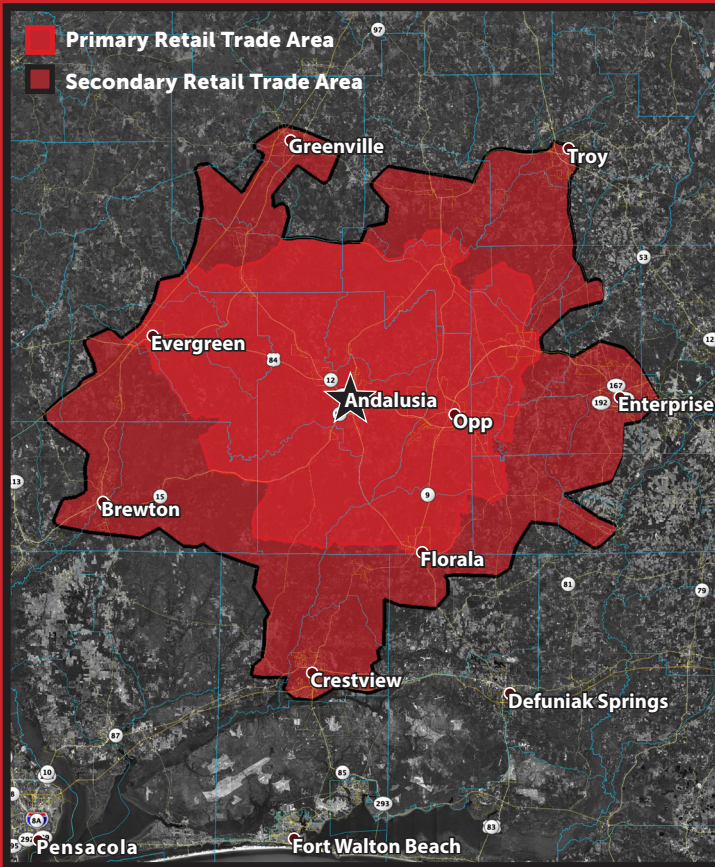

We Have Sites Available

Andalusia, Alabama Total Retail Trade Area

For Site Information, Contact
Andy Wiggins, Director of Planning & Development

andy.wiggins@cityofandalusia.com

www.cityofandalusia.com

(334) 222-3312 ext. 1124
or (334) 818-0556

City of Andalusia
505 E Three Notch Street
Andalusia, Alabama 36420

All facts and figures represented here are current as of 8/19 and taken specifically from the Andalusia, Alabama total retail trade area (left). Data provided by NaviRetail, LLC.

Market Highlights (total retail trade area)

224,170 Total **population**

Andalusia **employs 7k** people

88,251 Total **households**

Over **16k** vehicles per day

$62,659 Average **hh income**

$50k in **disposable income**